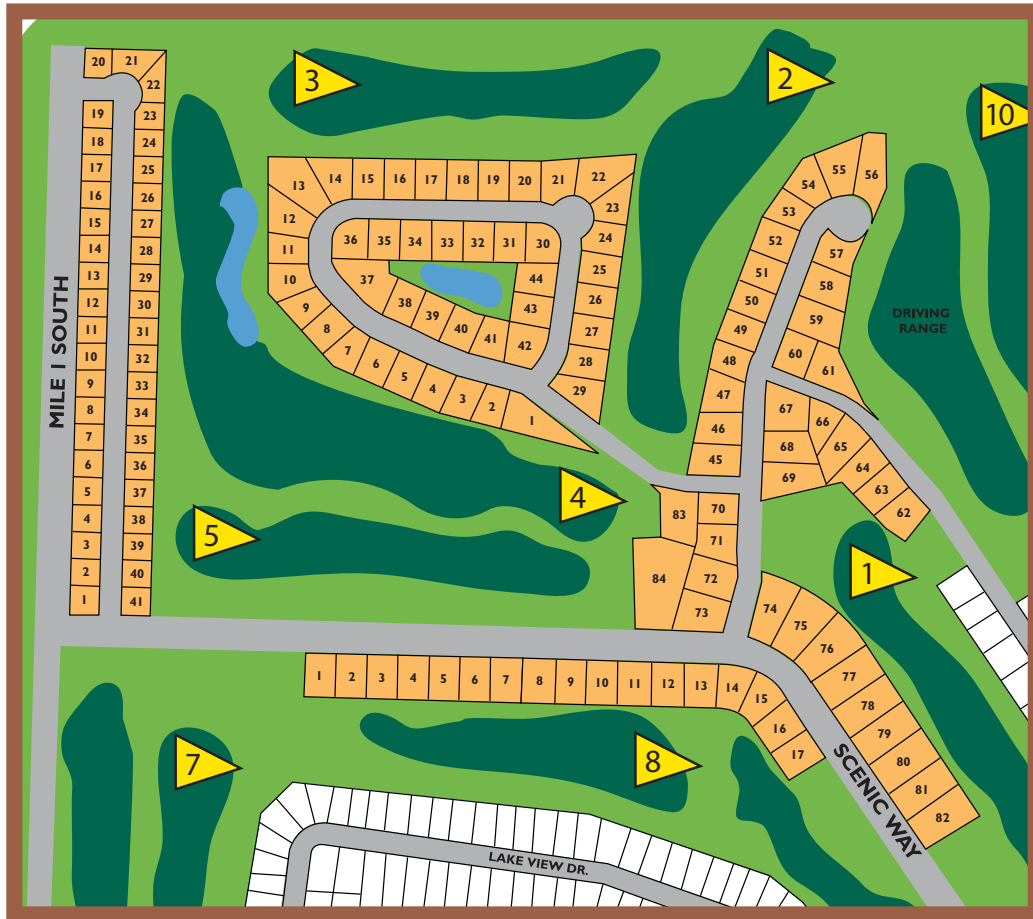

PHASE III-A / Future Development

Mark LaPoint
Project Manager
Heritage Development Group
970-389-2614

Dotti Presley
Broker
Meadow Creek Realty
956-239-1839

Marcos Castillo
Builder
Rallye Homes, LP
214-546-5905