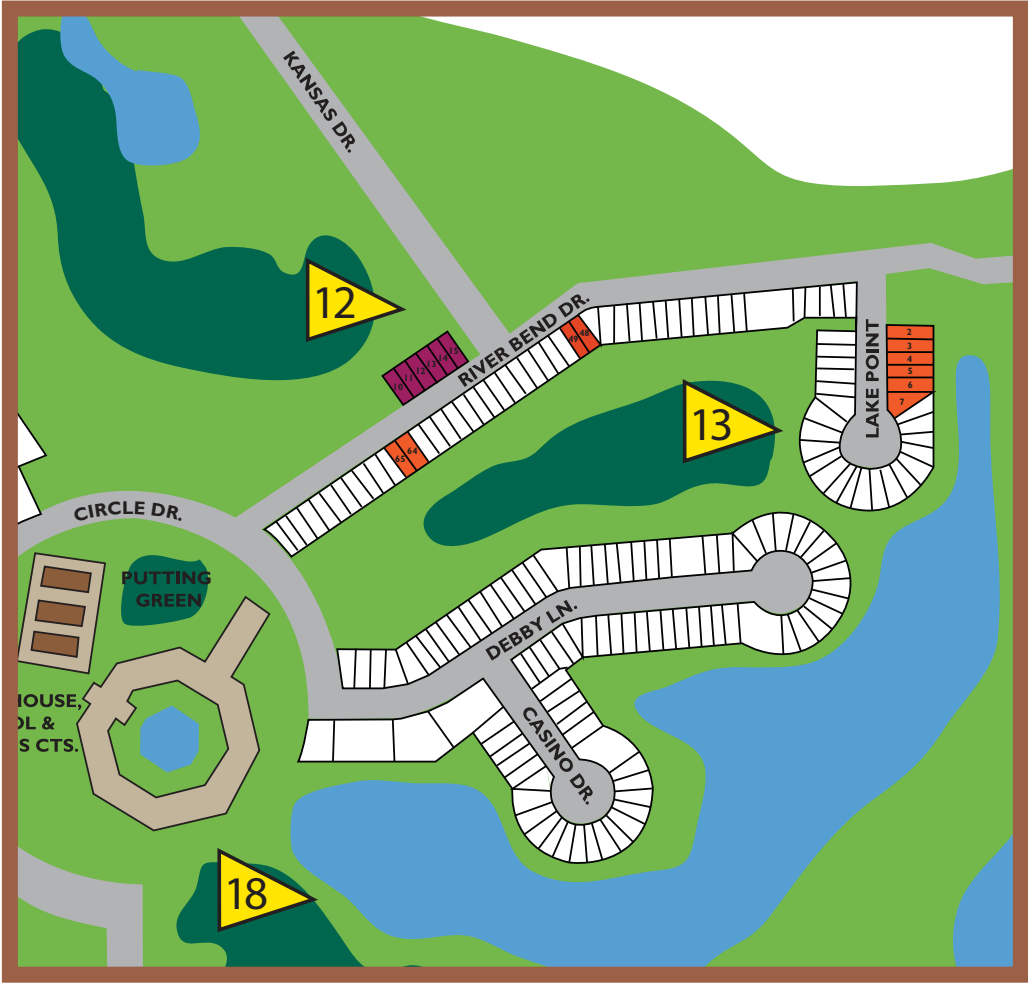

# PHASE I-A

- - Available Lots
- - Lots Under Contract
- - Lots To Be Entitled

**Mark LaPoint**  
Project Manager  
Heritage Development Group  
970-389-2614

**Dotti Presley**  
Broker  
Meadow Creek Realty  
956-239-1839